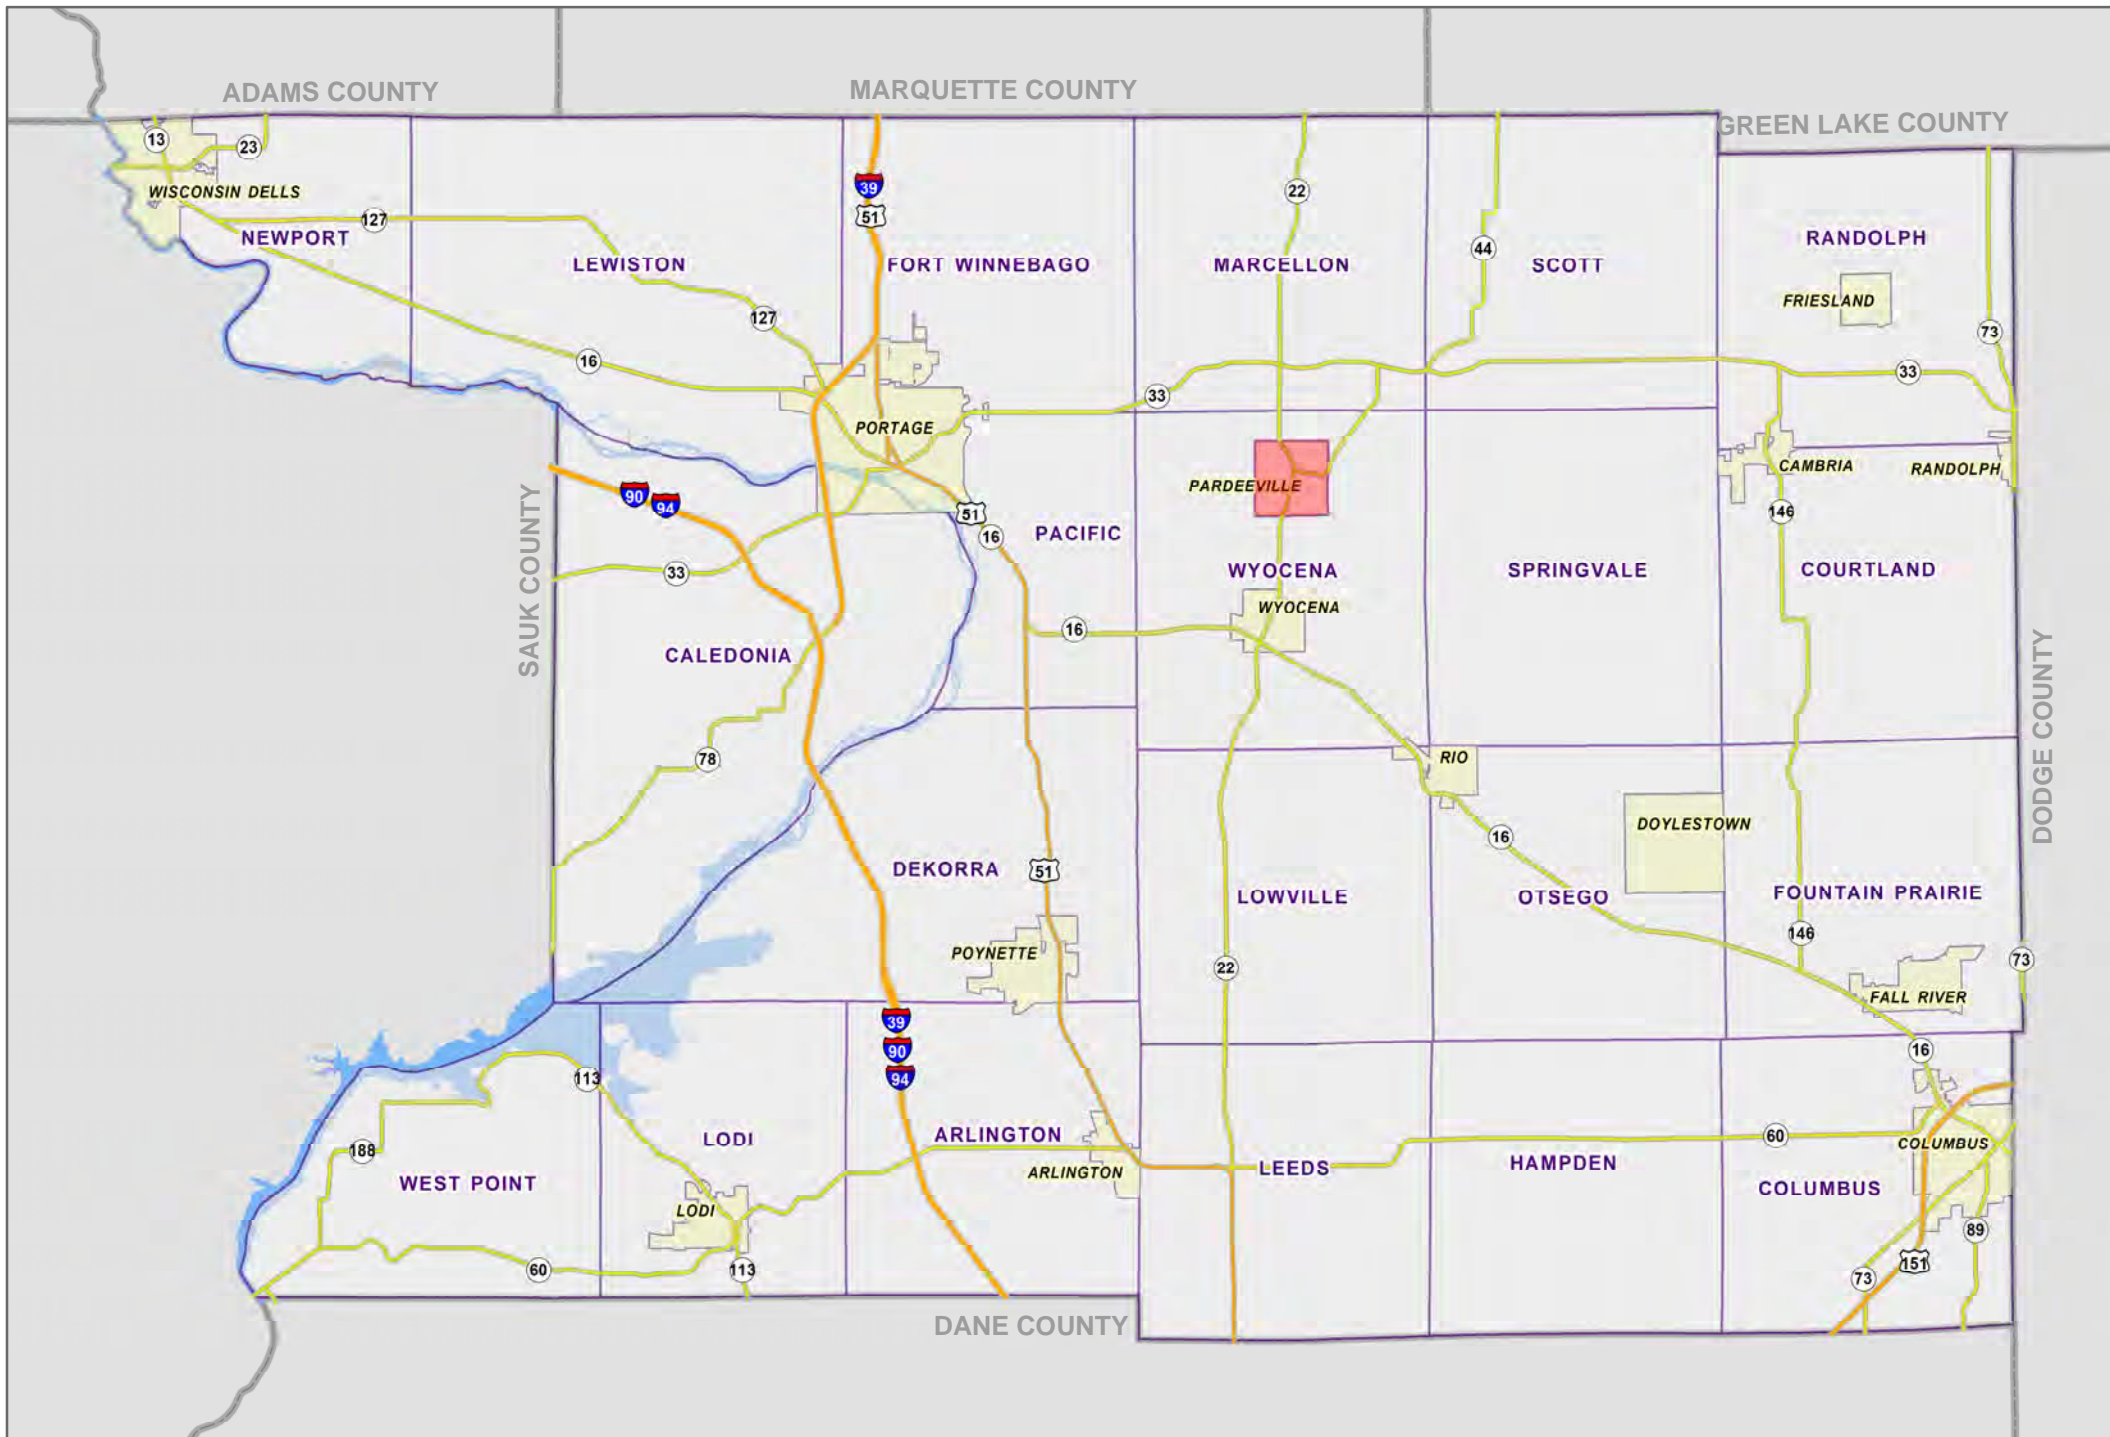

VILLAGE OF PARDEEVILLE

Legend

- Supervisory
- Ward (W-)
- Aldermanic

February 03, 2022
COLUMBIA COUNTY
www.columbiacountywi.gov

COLUMBIA COUNTY, WI

SUPERVISORY DISTRICT(S)

SCHOOL DISTRICT(S)