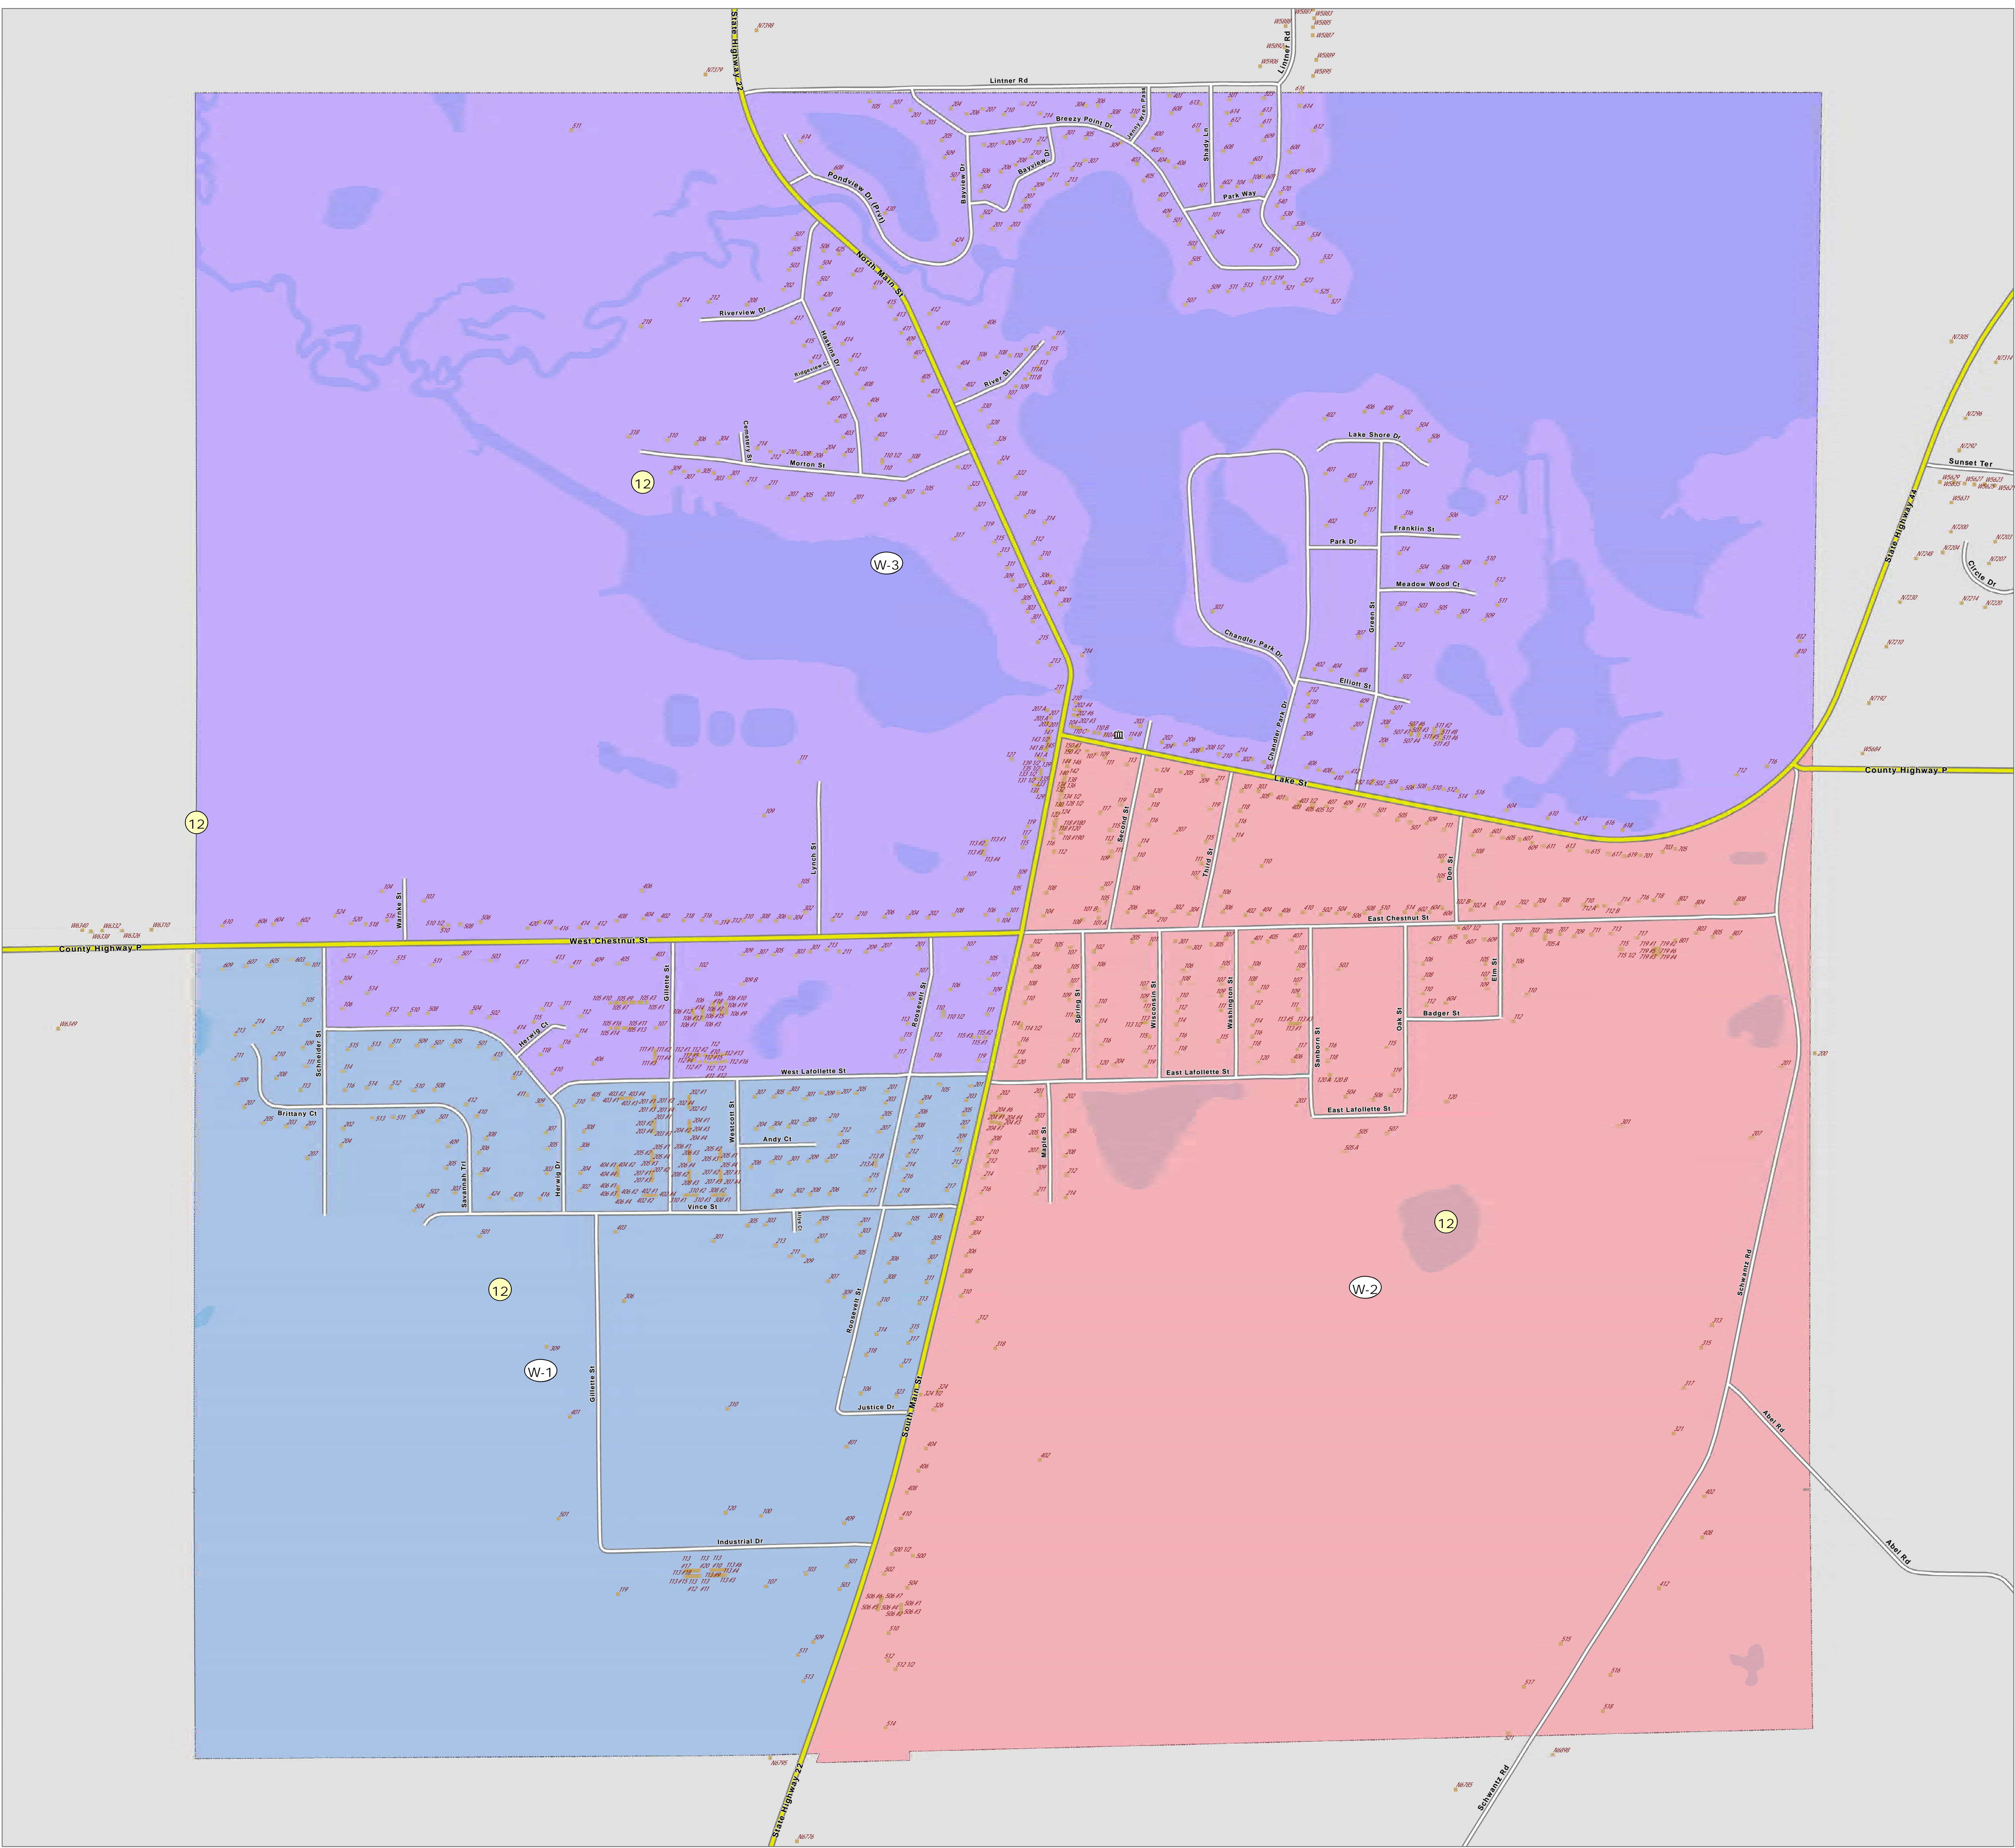

VILLAGE OF PARDEEVILLE

Legend

- Supervisory
- Ward (W-)
- Aldermanic

February 03, 2022
COLUMBIA COUNTY
www.columbiacountywi.gov

COLUMBIA COUNTY, WI

SUPERVISORY DISTRICT(S)

SCHOOL DISTRICT(S)