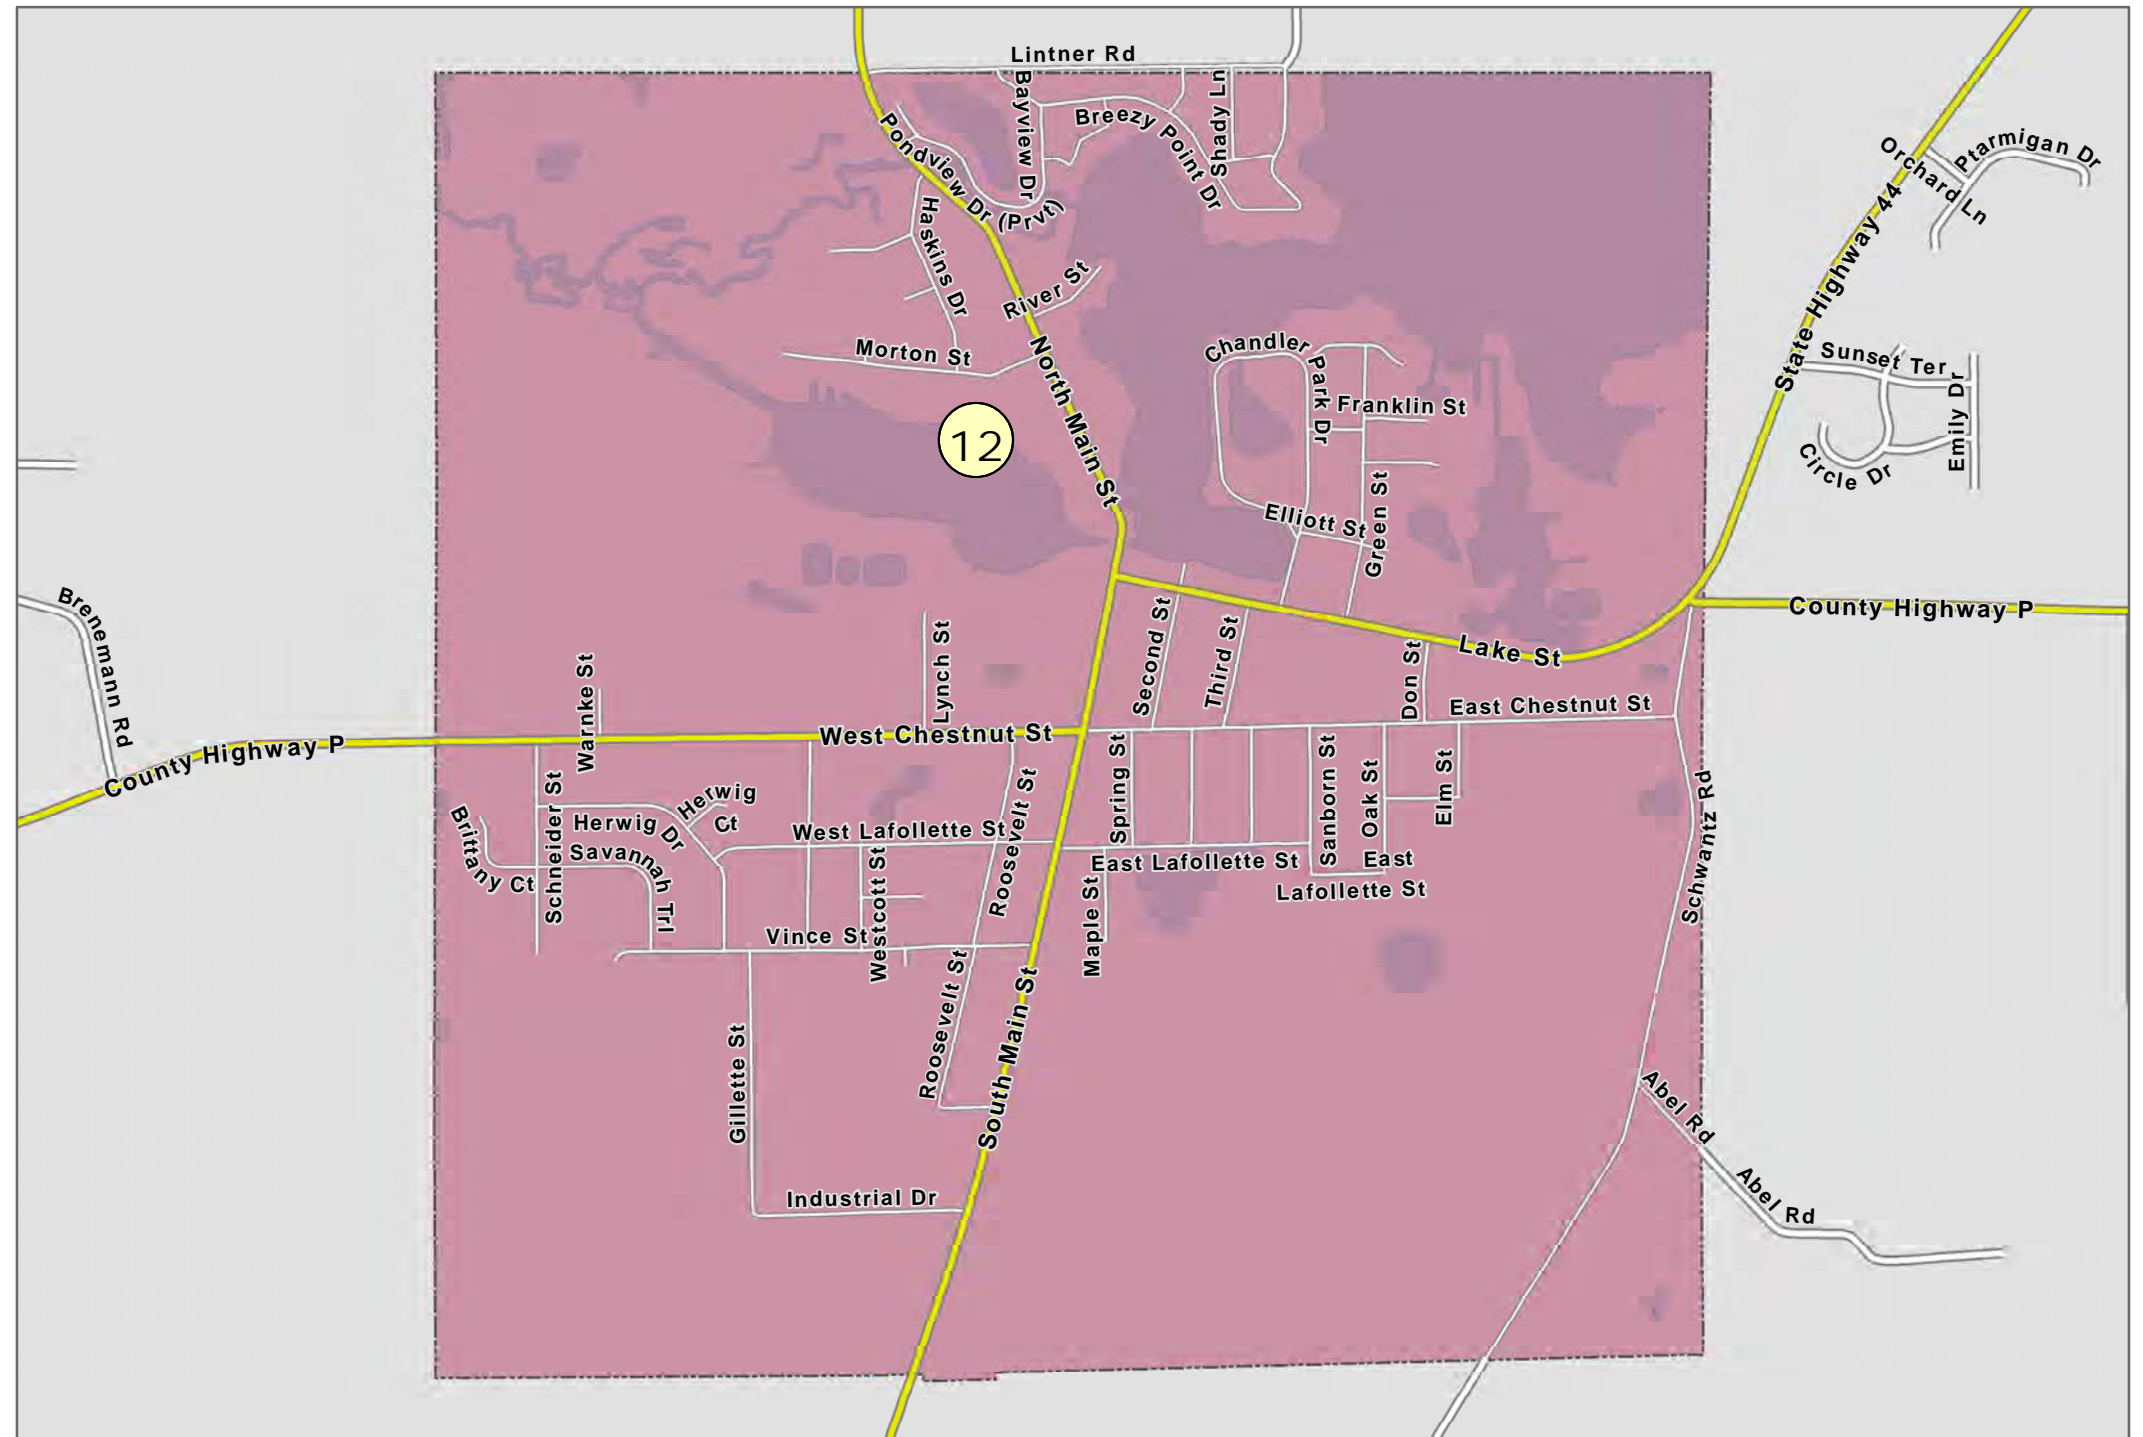

VILLAGE OF PARDEEVILLE

Legend

- Supervisory
- Ward (W-)
- Aldermanic

February 03, 2022
COLUMBIA COUNTY
www.columbiacountywi.gov

COLUMBIA COUNTY, WI

SUPERVISORY DISTRICT(S)

SCHOOL DISTRICT(S)